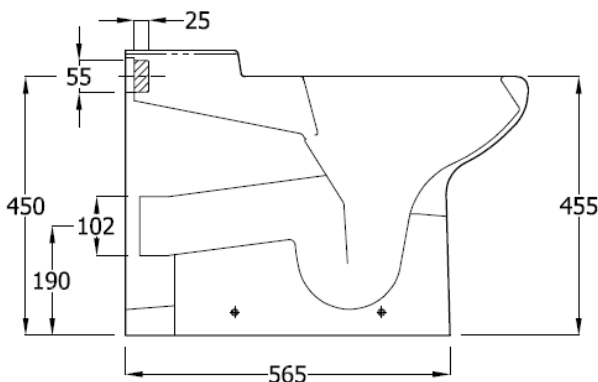

Seat Options:

CHWC112: Chartham seat only – White

CHWC113: Chartham seat only – Blue

CHWC114: Chartham seat only – Dark Grey

Pan Fixings:

Floor fixing pack supplied

Pan Connections:

TSWC115: Convert to P trap.

Material

Vitreous china to BS 3402

Finish

Alpine White

Size

365W x 700L x 455H mm

Weight

34kg